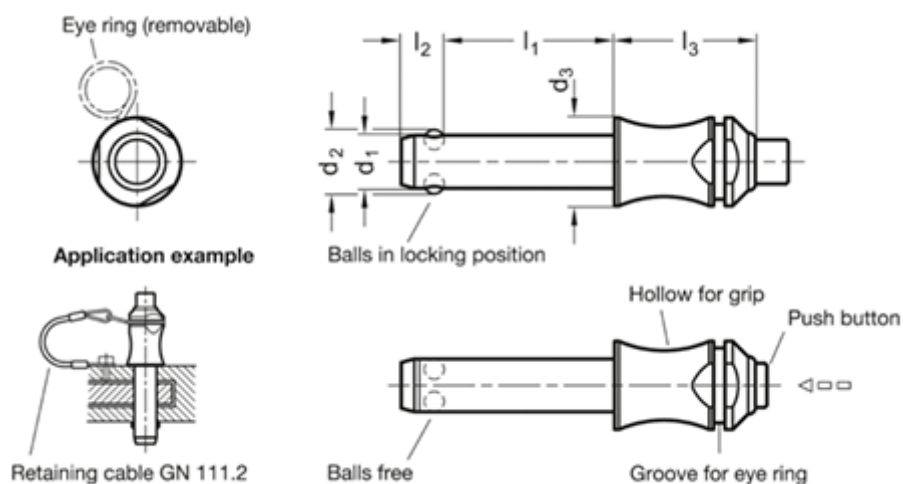

Article number: 20016706  
 Description: E+G Ball lock pin  
 GN 113.3-16-40

## Measures

d1	-0.04/-0.08	= -
d2		= -
d3		= -
l3		= -
l1	+0.6	= -
l2	±1	= -
Load in (N)		= -
Weight in (g)		= -